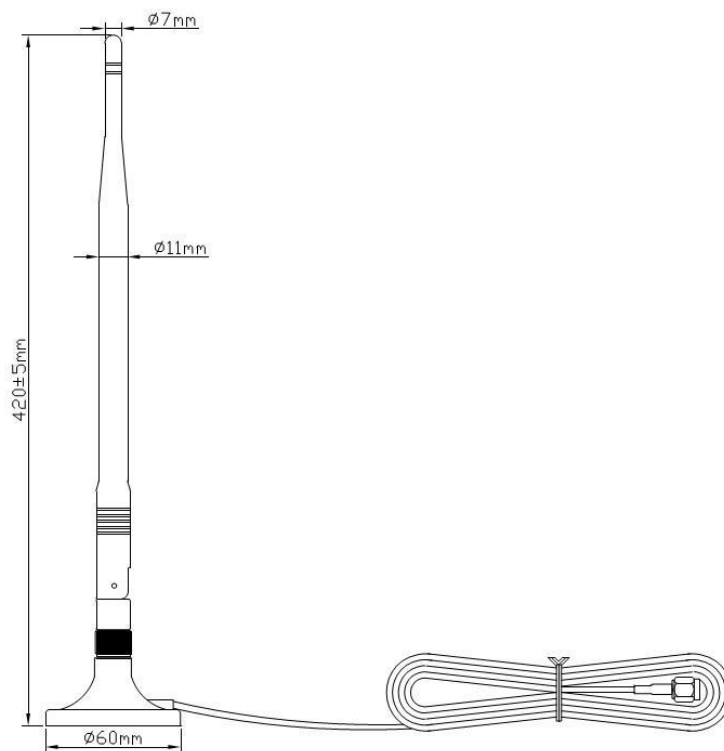

# WiFi Antenna

Model: VTWFA-58

1.Dimension(Unit: mm)

[info@vtorch.ca](mailto:info@vtorch.ca)

## 2.Electrical Characteristics

Form 1

No.	Item	Specifications
1	Frequency	2400-2500MHz
2	V.S.W.R (5m)	1:2.0
3	Gain (Zenith)	9 dB
4	Impedance	50 $\Omega$
6	Max power	50W
7	Polarization	Vertical

## 3.Mechanical

Form 2

No.	Item	Specification
1	Cable	RG174 5M
2	Connector	SMA
3	Plastic Housing	Black
4	Height	420mm
5	Max diameter	60mm
6	Min diameter	7mm