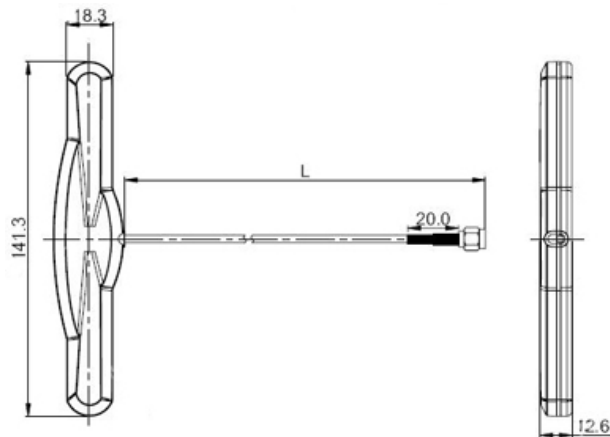

WiFi Antenna

Model: VTWFA-18

1 Dimension (Unit: mm)

2 Electrical Characteristics

3.1 WiFi Antenna

Form 1

No.	Item	Specifications
1	Frequency (MHz)	2400~2500 MHz
2	V.S.W.R (in BW)	$\leq 2.0 : 1$

Room 519 West Wing CEC Information building NO.1
Xinwen Road Futian District Shenzhen 518034 China
Website: www.v-torch.com

Tel: 86-755-8363 5090
Fax: 86-755-8950 7007
E-mail: info@v-torch.com

3	Gain (Zenith)	2 dBi
4	Impedance	50 Ω

3.2 Mechanical

Form 2

No.	Item	Specification
1	Cable	RG 174 3m/5m or others
2	Connector	SMA/MCX or others
3	Plastic Housing	Black
4	Mounting	Adhesive